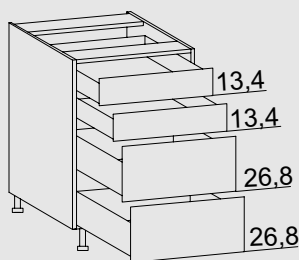

rondo

system explanation

k7 | linee | l1 | loft | rondo

k7 | linee | l1 | loft | rondo

front partition / body height: H 67 cm and H 80,4 cm

example of front partition

U_8LZ
grid height: 13,4 cm
front spacing: 0,4 cm

Our symbol drawings are always dimensioned with front spacing.

k7 | line | l1 | loft | rondo

base units: H 67,0 cm | D 56,0 cm

TEAM7

 20	 20	 30	 15/20/30/40/45/50/60/80/90/100/120	 15/20/30/40/45/50/60/80/90/100/120
 15/20/30/40/45/50/60/80/90/100/120	 30/40/45/50/60/80/90/100/	 30/40/45	 30/40/45/50/60/80/90/100/120	 30/40/45/50/60/80/90/100/120
 30/40/45/50/60/80/90/100/120	 30/40/45/50/60/80/90	 30/45/60	 15/20/30/40/45	 160/180/200/220/260
 15/30	 15/30	 30	 30	 90/105
 90	 90	 90/100	 90	 60
 60/80/90/100/120	 60/80/90/100/120	 60/80/90/100/120	 60/80/90/100/120	 90/100/120
 45/50/60/80/90/100	 45/50/60/80/90/100	 80/90/100	 80/90/100	 45/50/60/80/90/100
 45/50/60/80/90/100	 45/60	 45/60	 90/105	 90/105
 90	 60	 45/60	 45/60	 90/105
 EREG_	 UGB_L(C) UGB_E L(C)	 U_OR(S) U_ORL(S)		