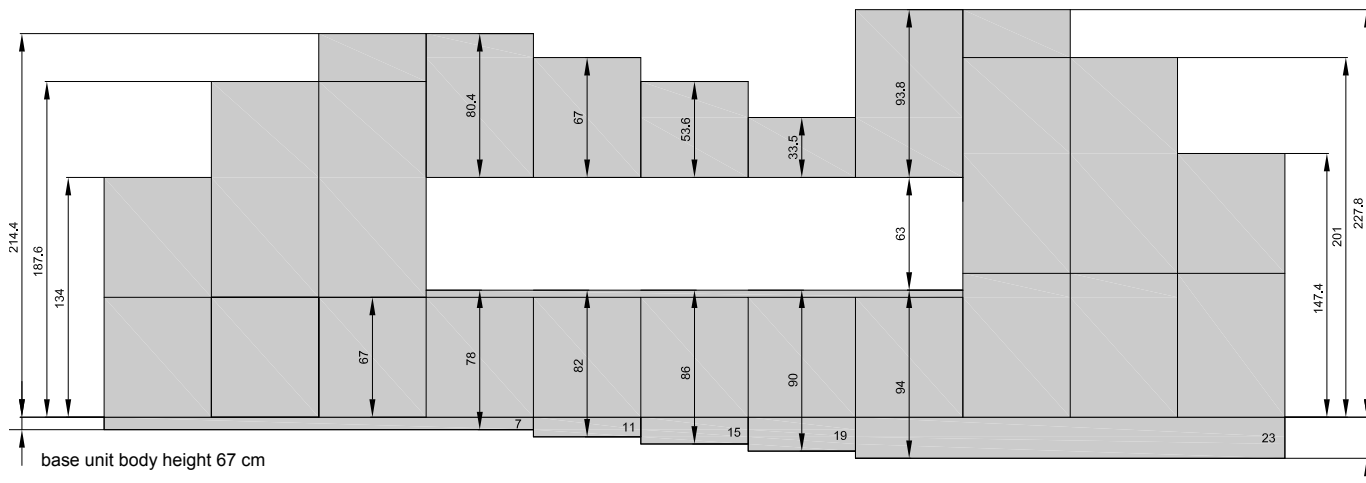

rondo

system explanation

k7 | linee | l1 | loft | rondo

k7 | linee | l1 | loft | rondo

front partition / body height: H 67 cm and H 80,4 cm

example of front partition

U_8LZ
grid height: 13,4 cm
front spacing: 0,4 cm

Our symbol drawings are always dimensioned with front spacing.

k7 | line | l1 | loft | rondo

base units: H 67,0 cm | D 56,0 cm

TEAM7

 20	 20	 30	 15/20/30/40/45/50/60/80/90/100/120	 15/20/30/40/45/50/60/80/90/100/120
 15/20/30/40/45/50/60/80/90/100/120	 30/40/45/50/60/80/90/100/	 30/40/45	 30/40/45/50/60/80/90/100/120	 30/40/45/50/60/80/90/100/120
 30/40/45/50/60/80/90/100/120	 30/40/45/50/60/80/90	 30/45/60	 15/20/30/40/45	 160/180/200/220/260
 15/30	 15/30	 30	 30	 90/105
 90	 90	 90/100	 90	 60
 60/80/90/100/120	 60/80/90/100/120	 60/80/90/100/120	 60/80/90/100/120	 90/100/120
 45/50/60/80/90/100	 45/50/60/80/90/100	 80/90/100	 80/90/100	 45/50/60/80/90/100
 45/50/60/80/90/100	 45/60	 45/60	 90/105	 90/105
 90	 60	 45/60	 45/60	 90/105
 EREG_	 UGB_L(C) UGB_E L(C)	 U_OR(S) U_ORL(S)		