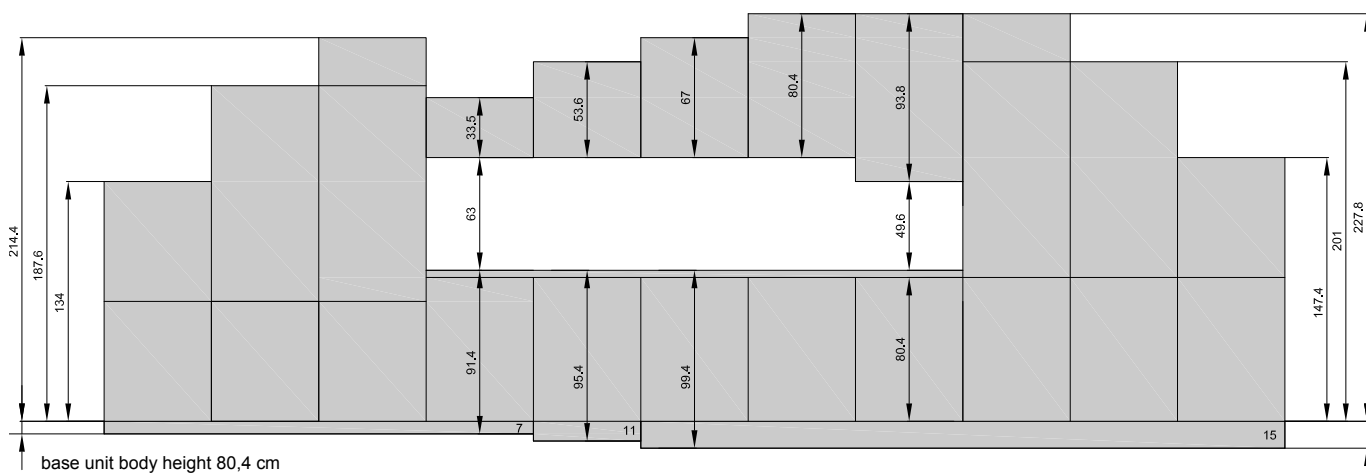

rondo

system explanation

k7 | linee | l1 | loft | rondo

k7 | linee | l1 | loft | rondo

front partition / body height: H 67 cm and H 80,4 cm

example of front partition

U_8LZ
grid height: 13,4 cm
front spacing: 0,4 cm

Our symbol drawings are always dimensioned with front spacing.

k7 | line | l1 | loft | rondo

base units: H 67,0 cm | D 56,0 cm

TEAM7

 20	 20	 30	 15/20/30/40/45/50/60/80/90/100/120	 15/20/30/40/45/50/60/80/90/100/120
 15/20/30/40/45/50/60/80/90/100/120	 30/40/45/50/60/80/90/100/	 30/40/45	 30/40/45/50/60/80/90/100/120	 30/40/45/50/60/80/90/100/120
 30/40/45/50/60/80/90/100/120	 30/40/45/50/60/80/90	 30/45/60	 15/20/30/40/45	 160/180/200/220/260
 15/30	 15/30	 30	 30	 90/105
 90	 90	 90/100	 90	 60
 60/80/90/100/120	 60/80/90/100/120	 60/80/90/100/120	 60/80/90/100/120	 90/100/120
 45/50/60/80/90/100	 45/50/60/80/90/100	 80/90/100	 80/90/100	 45/50/60/80/90/100
 45/50/60/80/90/100	 45/60	 45/60	 90/105	 90/105
 90	 60	 45/60	 45/60	 90/105
 EREG_	 UGB_L(C) UGB_E L(C)	 U_OR(S) U_ORL(S)		

description / legend

element width in cm

power-assisted