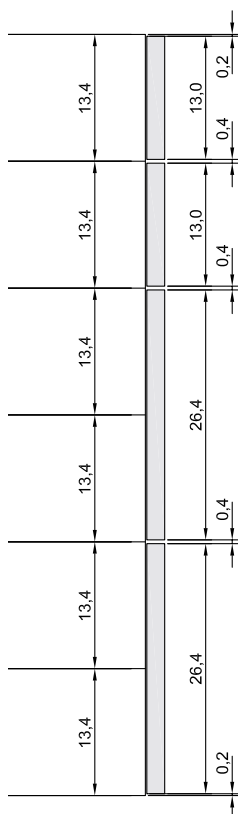

rondo

system explanation

k7 | linee | l1 | loft | rondo

k7 | linee | l1 | loft | rondo

front partition / body height: H 67 cm and H 80,4 cm

example of front partition

U_8LZ
grid height: 13,4 cm
front spacing: 0,4 cm

Our symbol drawings are always dimensioned with front spacing.

k7 | line | l1 | loft | rondo

base units: H 67,0 cm | D 56,0 cm

TEAM7

 20	 20	 30	 15/20/30/40/45/50/60/80/90/100/120	 15/20/30/40/45/50/60/80/90/100/120
 15/20/30/40/45/50/60/80/90/100/120	 30/40/45/50/60/80/90/100/	 30/40/45	 30/40/45/50/60/80/90/100/120	 30/40/45/50/60/80/90/100/120
 30/40/45/50/60/80/90/100/120	 30/40/45/50/60/80/90	 30/45/60	 15/20/30/40/45	 160/180/200/220/260
 15/30	 15/30	 30	 30	 90/105
 90	 90	 90/100	 90	 60
 60/80/90/100/120	 60/80/90/100/120	 60/80/90/100/120	 60/80/90/100/120	 90/100/120
 45/50/60/80/90/100	 45/50/60/80/90/100	 80/90/100	 80/90/100	 45/50/60/80/90/100
 45/50/60/80/90/100	 45/60	 45/60	 90/105	 90/105
 90	 60	 45/60	 45/60	 90/105
 EREG_	 UGB_L(C) UGB_E L(C)	 U_OR(S) U_ORL(S)		

description / legend

element width in cm

power-assisted

k7 | linee | l1 | loft | rondo

mid high units: H 134,0 cm | D 56,0 cm

TEAM7

	M_		M_T		M_TIZ		M60TDA (R)
30/40/45/50/60/80/90/100/120		30/40/45/50/60/80/90/100/120		30/45/60		60	
	M_A (R)		M30RET		M30REZ (R)		MAE
30/45		30		30		30	
	MAR		ME_LM		MG60KLZ		MG60K
30		90/100		60 93,8 13,4 26,8		60	
	MG60K1LZ		MG60KM		MG60BK		MG60BLZ
60 106,8 26,8		60 105,9		60 13,4 26,8		60 13,4 26,8	
	MG60BMT		MG60BMBZ		M_G_Z		
60 66,6		60 33,1		48,8/63,8			