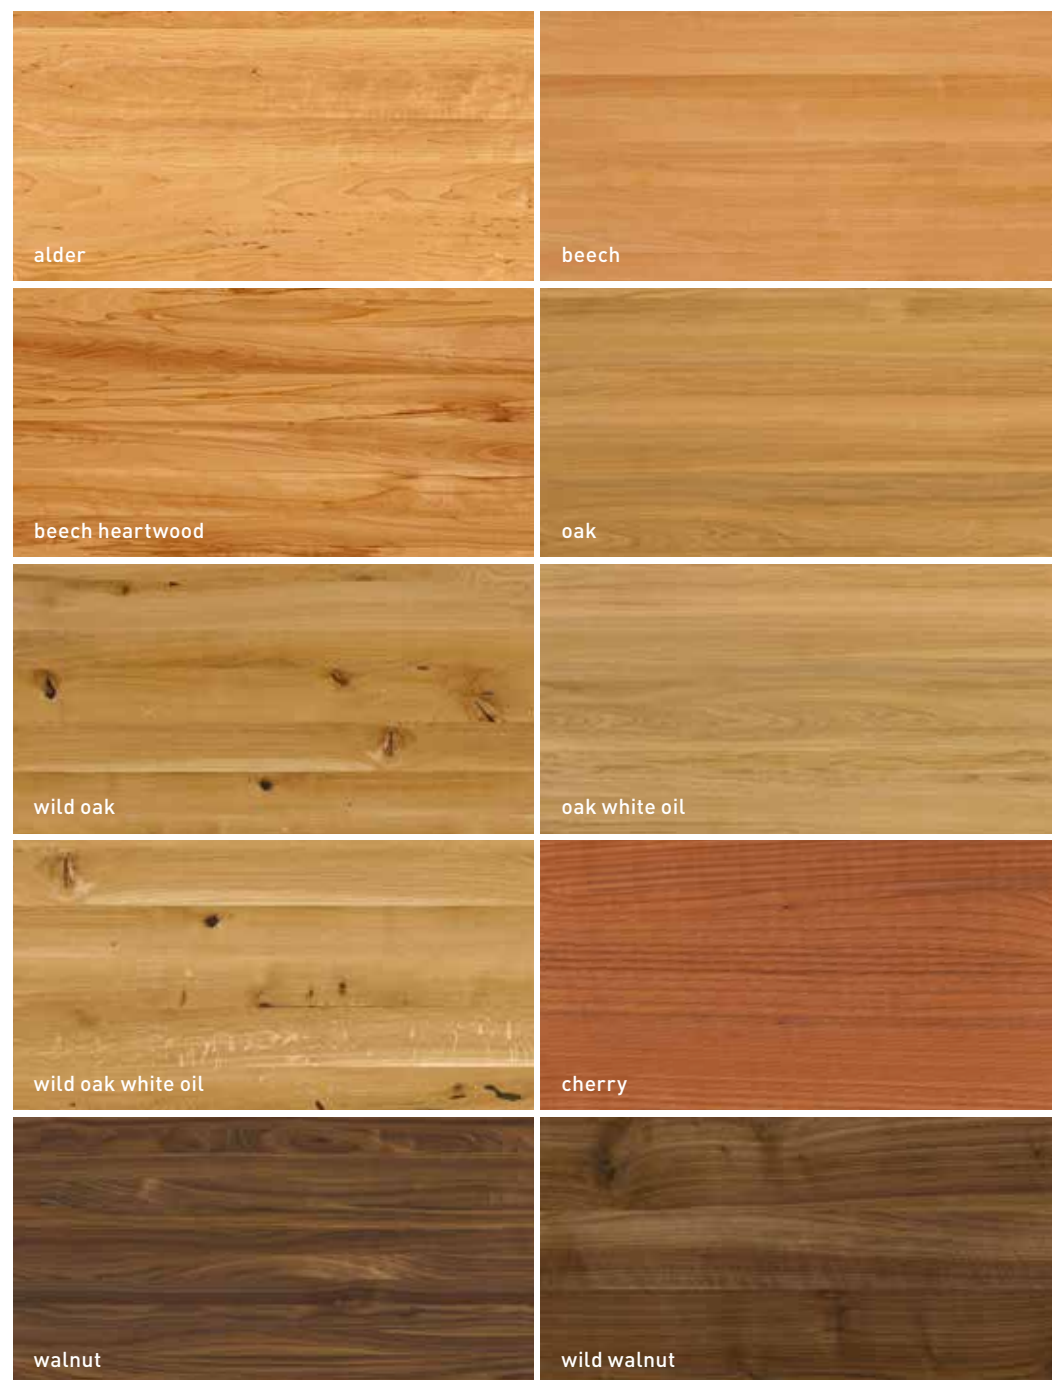

SINCE
1959

our types of wood

*We make all our solid wood furniture from the wood of leafy green trees
grown in controlled and sustainable forestry.*