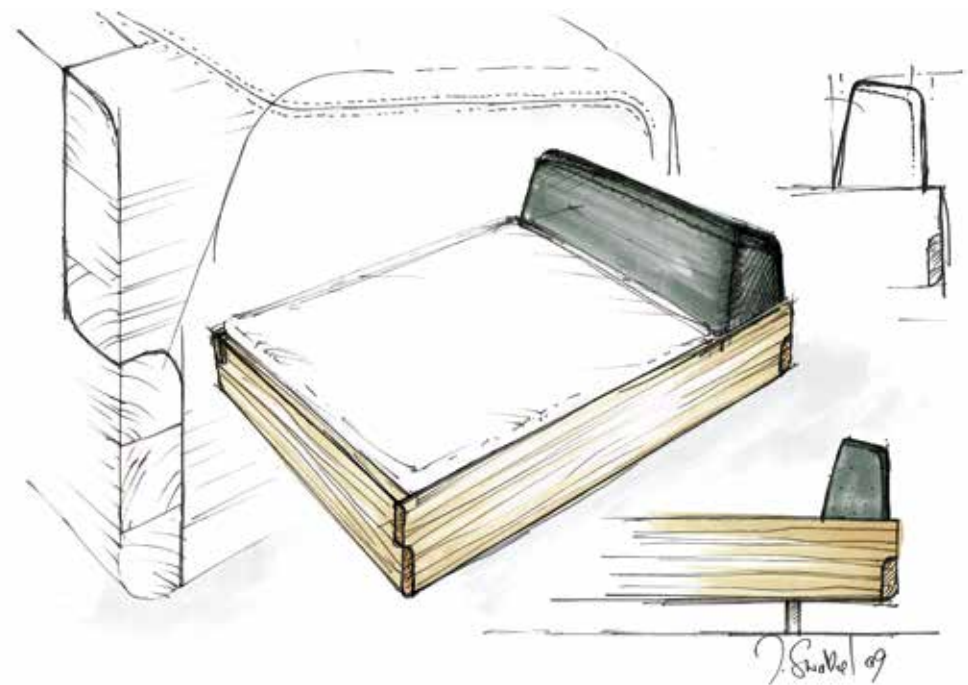

Designed for you.

Your restful sleep is our goal. To make sure you get a comfortable and healthy night's sleep, we go beyond conventional standards and work on holistic solutions. Our bed joints are completely metal-free and our sleeping system is made of natural materials.