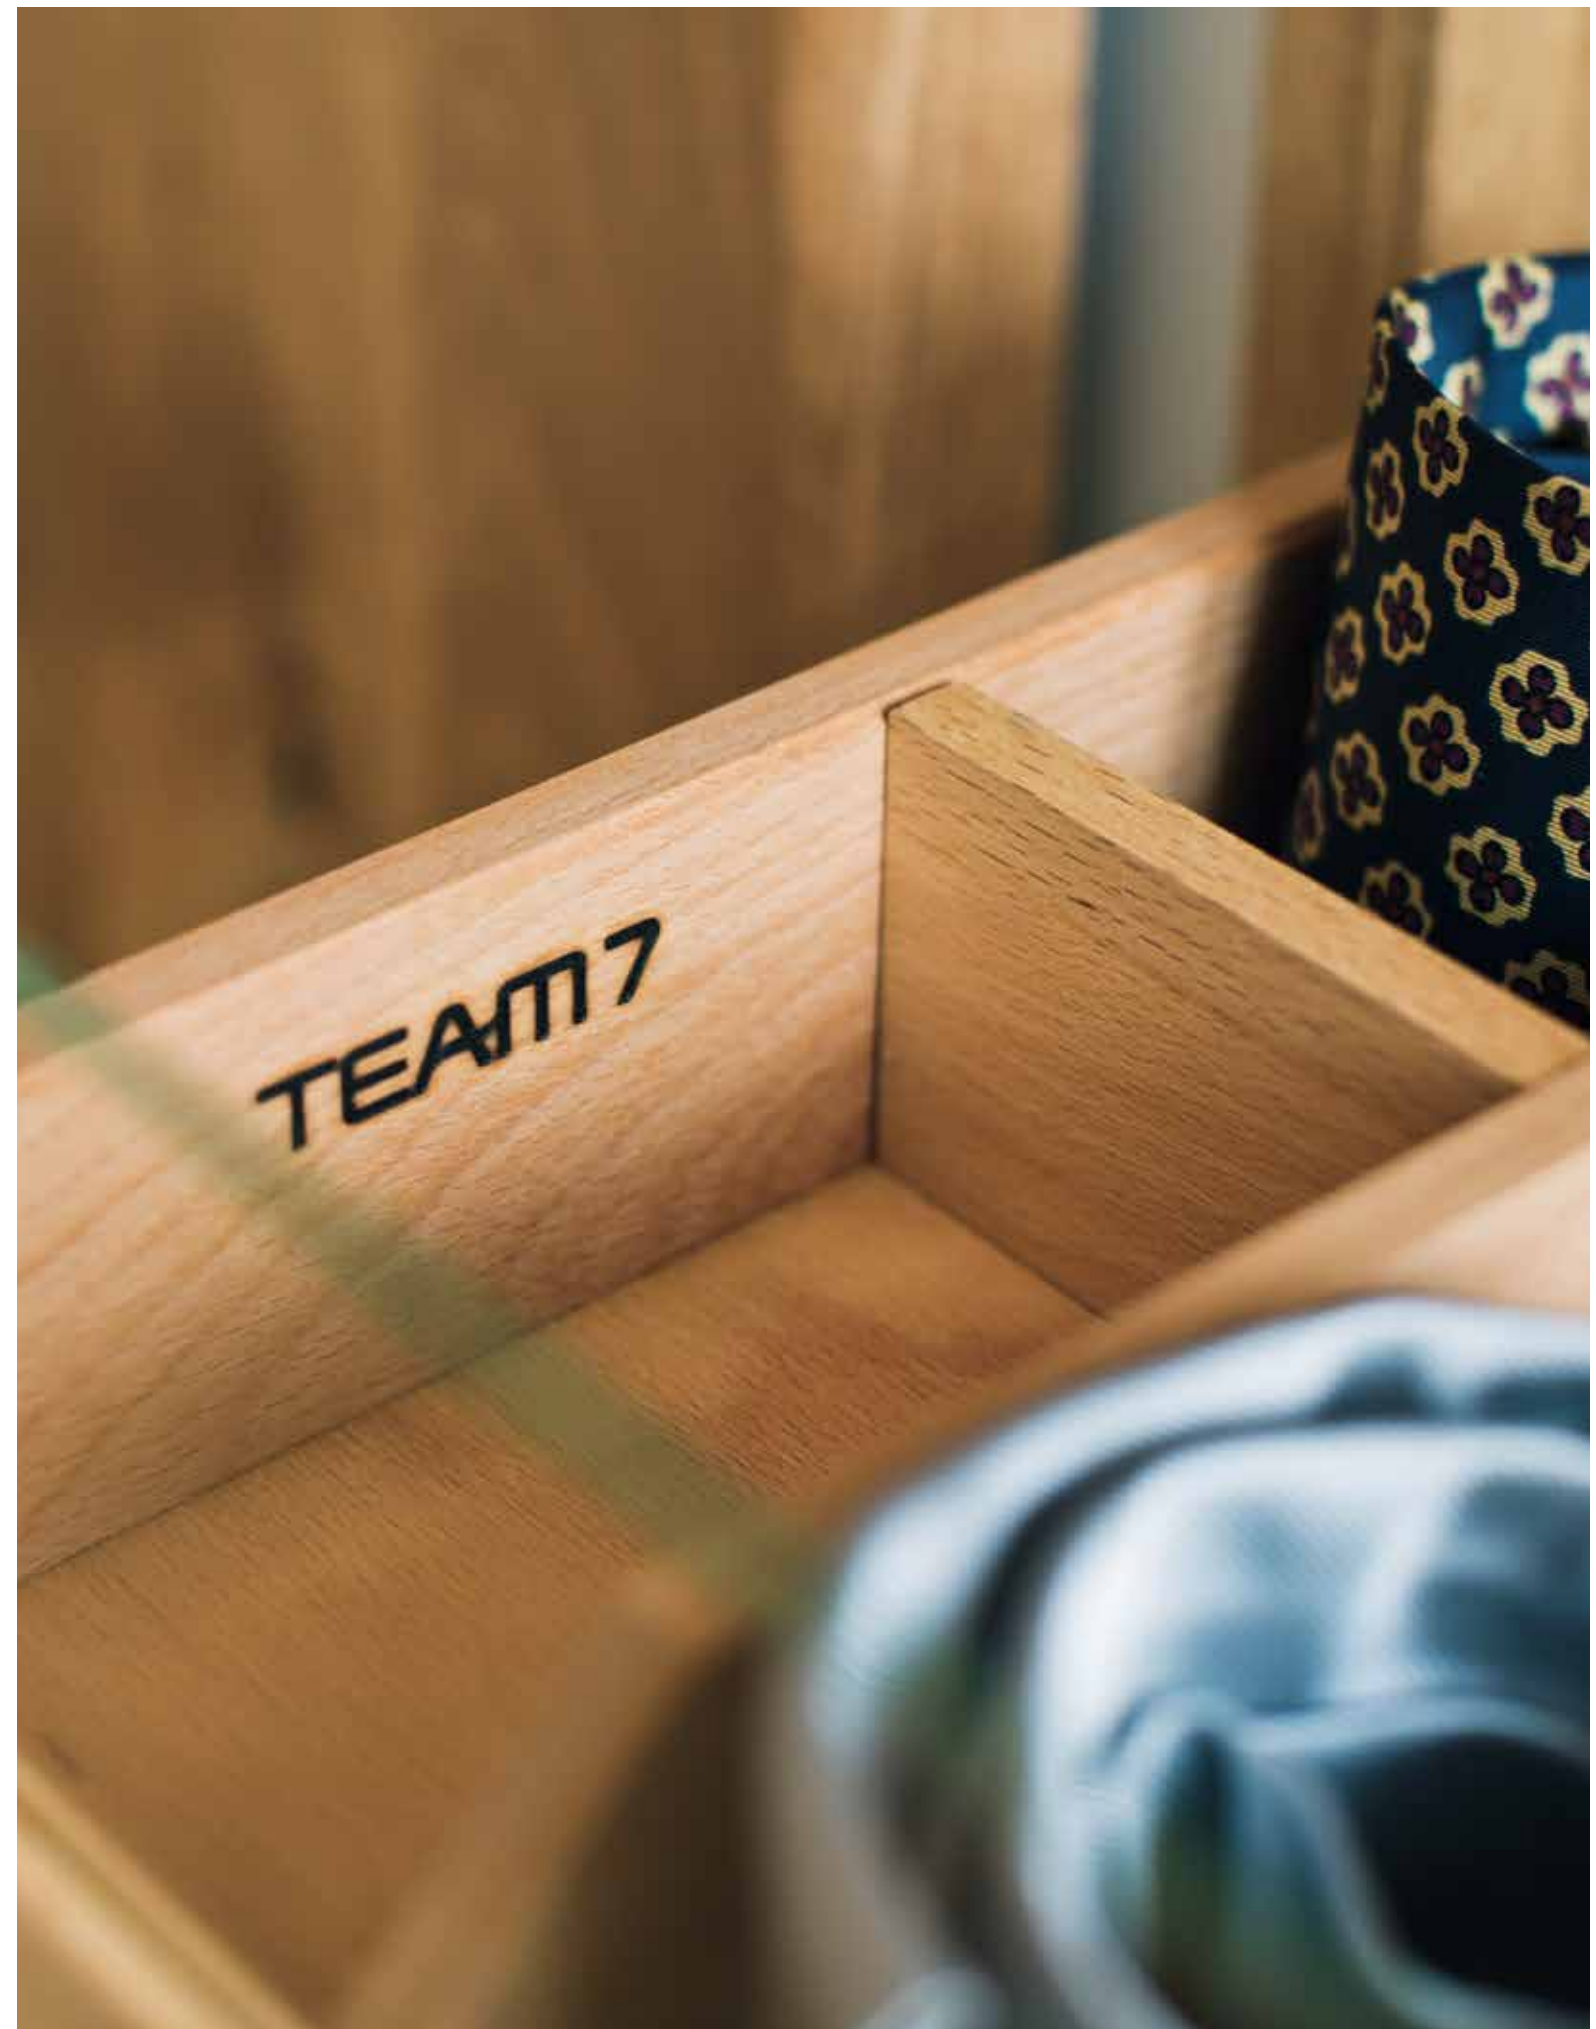

lunetto

The **lunetto** bed seems frail and light, but appearances are deceptive: Although the delicate widths of the material make the design seem particularly light, the sophisticated and traditional wooden connections ensure the highest stability. **lunetto** is optionally available with a wood or leather headboard. For the most elegant look of all, we also offer night stands in matching heights for your **lunetto** bed.

lunetto

The transverse solid wood grain and the intriguing contrast to the centre panel of coloured glass are characteristic features of the **lunetto** hinged door wardrobe. The appearance is rounded off by the handle: either an elegant angled strip of natural wood or a cubic stainless steel bar.