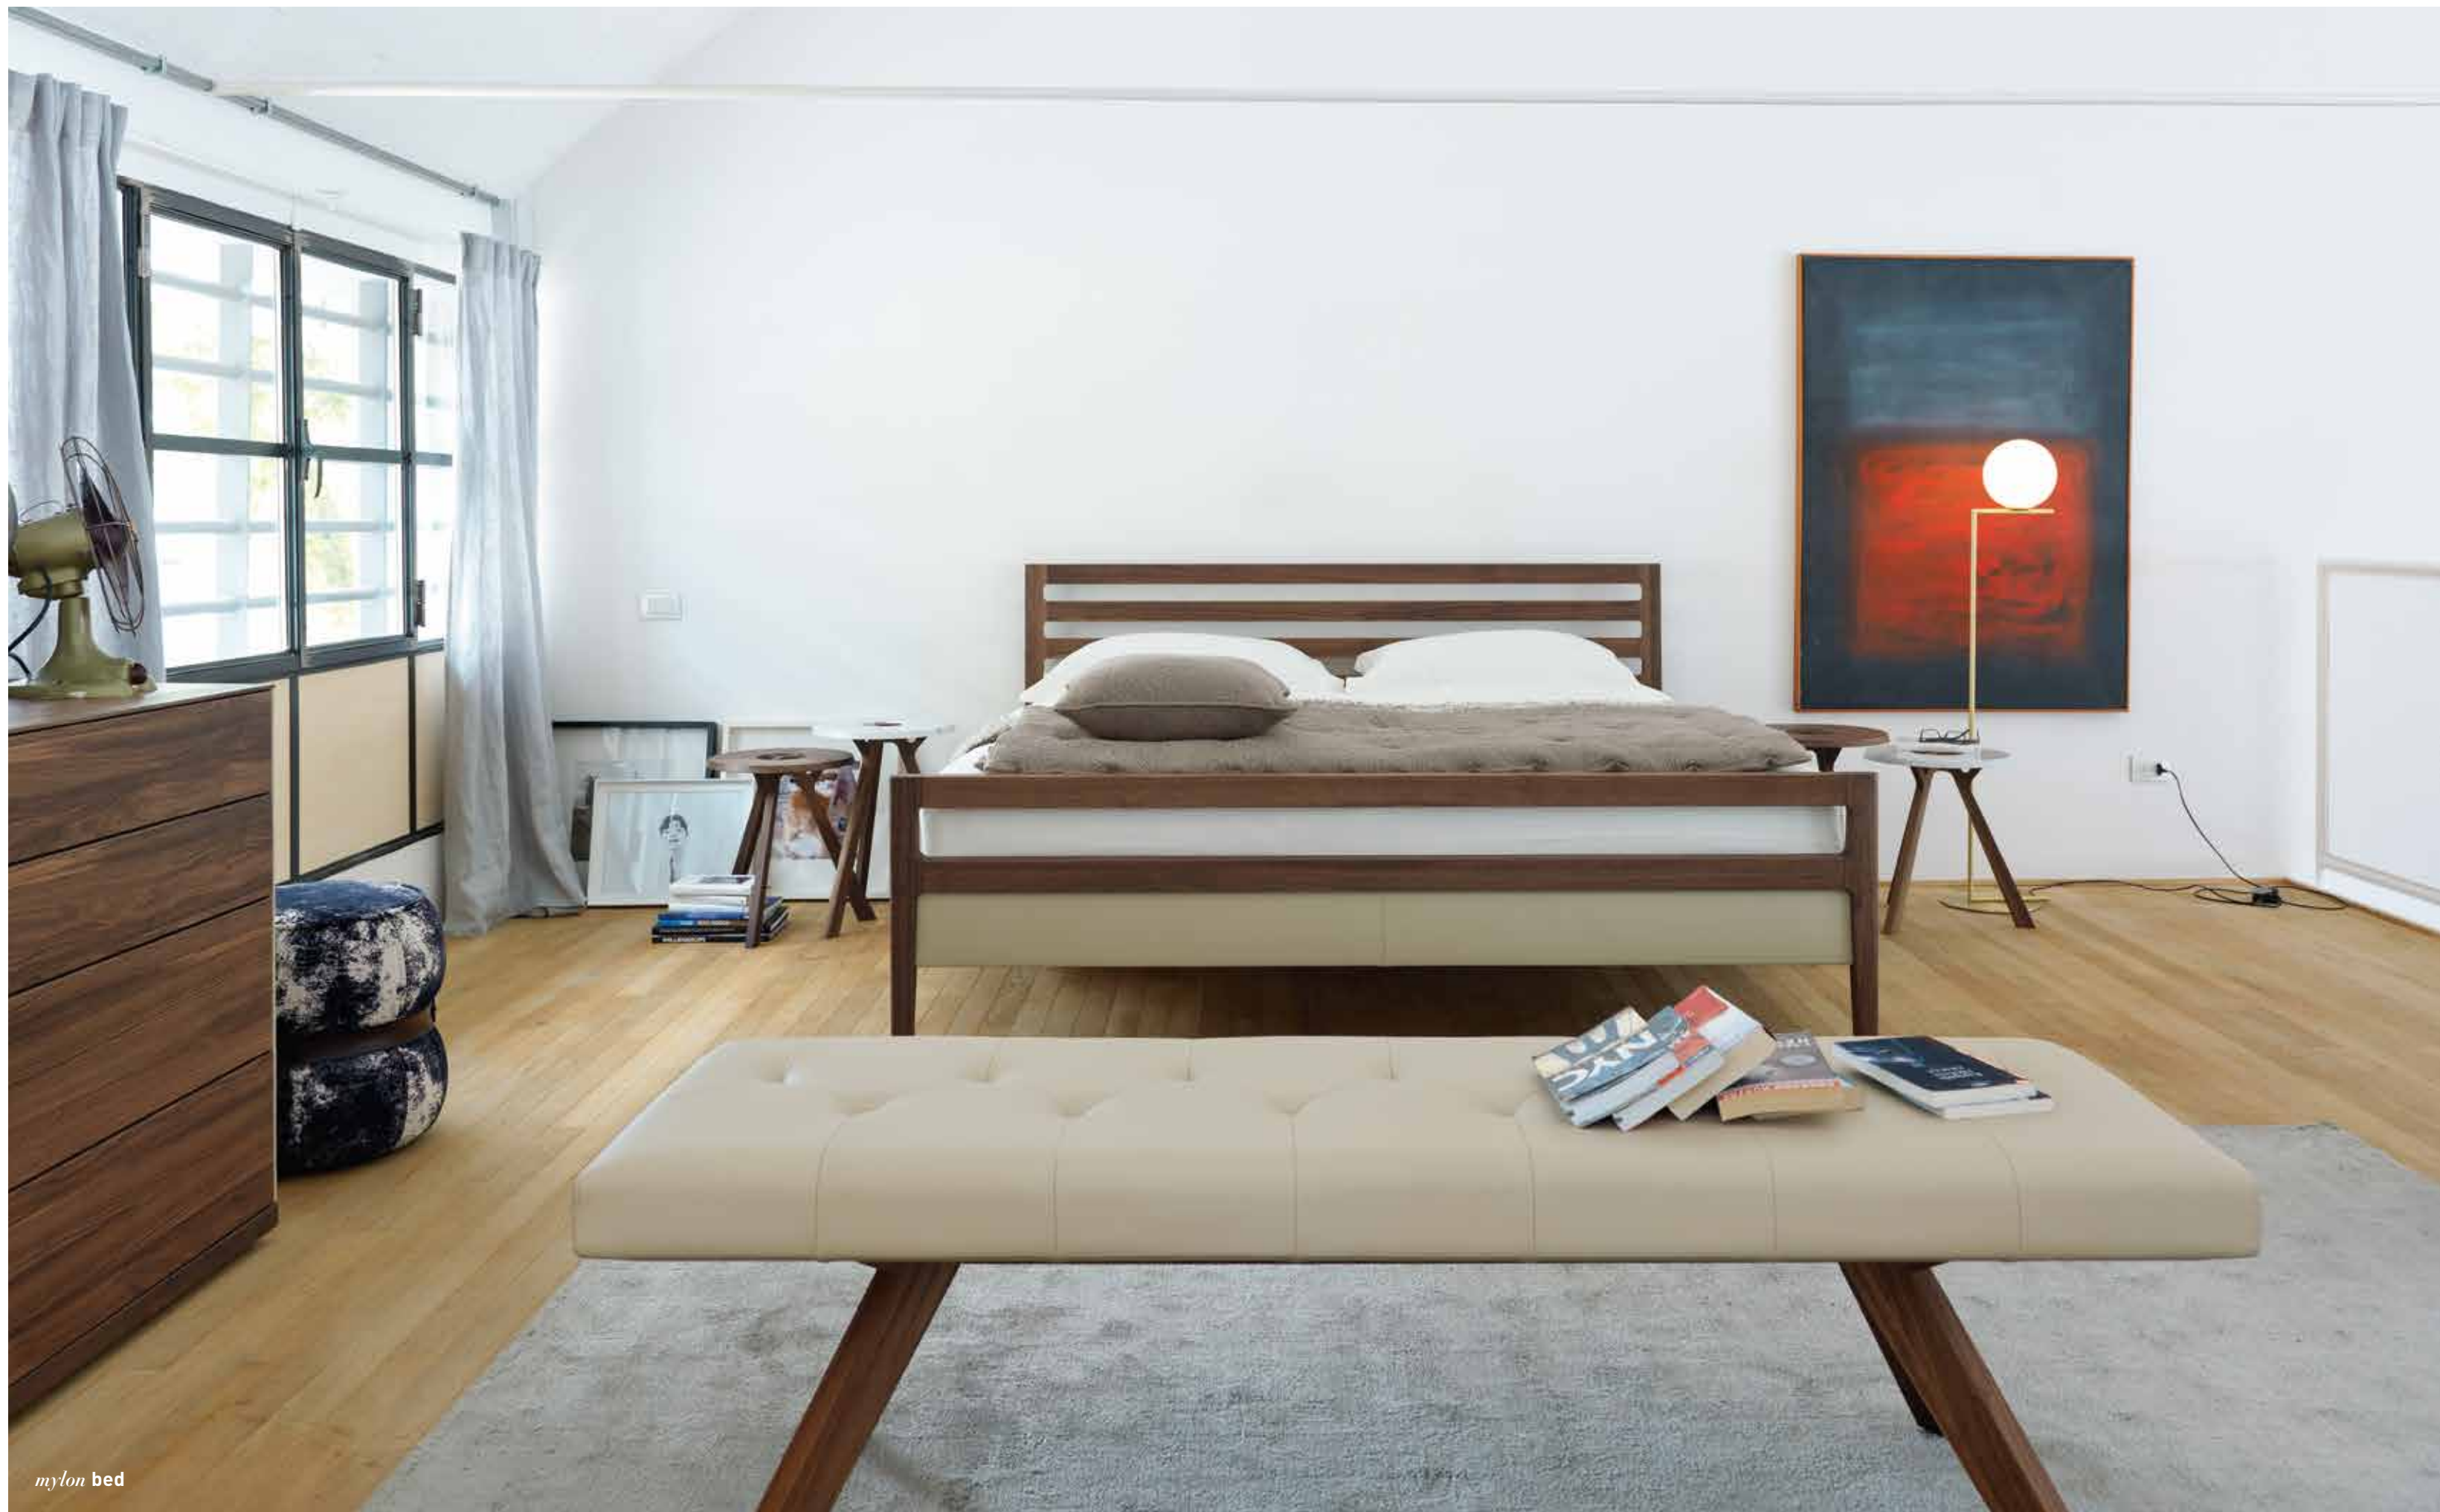

mylon

In 2015 the designer Jacob Strobel reinterpreted the classic four-leg bed – and gave it an elevated, seductively slim appearance. The version with the delicate upholstered headboard in fabric or leather moves the fine wood construction even more into the spotlight. The cover of the upholstered headboard and the bed sides are removable – for easy cleaning as well as a change of material or colour.

In our cubus pure accessories, elegant and homogeneous surfaces made of coloured glass mingle with vibrant and beautiful solid wood.

soft

The **soft** hinged door wardrobe is a spacious piece of craftsmanship. And the best thing about it – you can adapt it to your own preferences. Select your individual mix of coloured glass and solid wood and plan the interior just as you like. The optional mount with LED lighting perfectly illuminates your finished masterpiece.

mylon bed

mylon

Design your **mylon** bed however you like. For example in the version with the slatted headboard, which has soft internal curves that create an exciting contrast to the clear linear design of the bed. Its counterpart, the optional footboard, is just as beautiful.