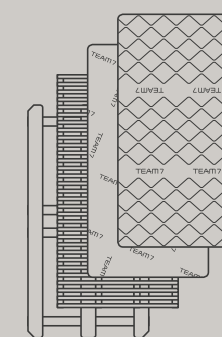

HEALTHY SLEEP FROM A TO ZZZZ.

- it's a tree story.

+

+

solid wooden bed

We guarantee that there is one thing you won't find in any of our bed joints: metal. This is how we prevent the strengthening of existing magnetic fields. Our solid wooden beds also ensure a healthy room climate and – as an added bonus – regulate the humidity in your bedroom.

aos sleeping system

We give it all for your healthy sleep: ergonomically precise body support, optimal ventilation and natural, healthy materials. In brief: our **aos** sleeping system.

sleep accessories

Our customisable, ergonomic pillows provide optimal support to your spine. And, thanks to their natural materials, our blankets regulate the sleep temperature and climate.

Our whole focus is on ensuring optimum sleeping comfort for you. We do this with our healthy solid wooden beds but also everything else that goes with it: an ergonomic sleeping system made of natural, anti-bacterial materials and high-quality accessories.