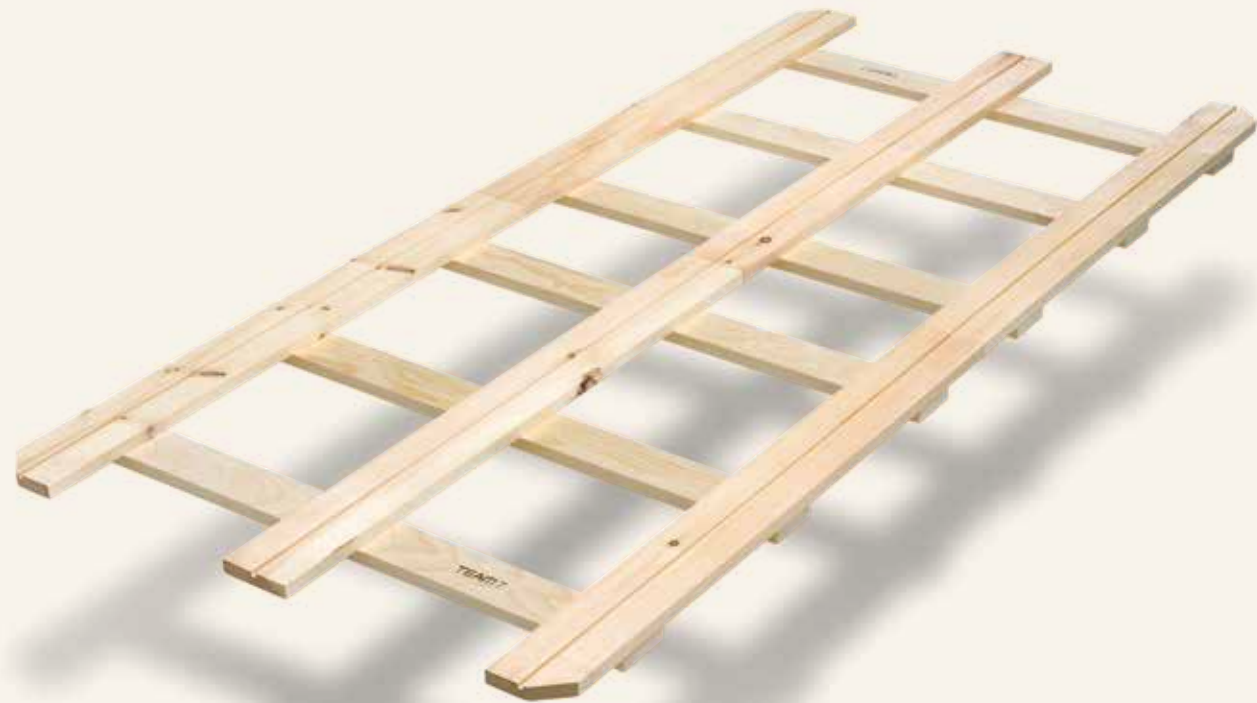

And the best thing about it – you will sleep so well on this that you won't even notice all these details.

mattress

Our **aos** mattress only gives in where a force is applied. This ensures optimised pressure relief and an ideal blood circulation for those who are sleeping on it. The mattress owes this positive feature to the material that is made from: 100% natural latex – available in soft or firm versions. It is attached to the **aos** spring element with a zipper.

slip cover

In natural packaging. The **aos** slip cover is a unifying feature, combining the spring element and the mattress into a compact system. Its removable cover is made of 100% pure cotton, quilted with natural and self-cleaning sheep's wool. Of course you can also opt for the washable version made of TENCEL®/maize. A specially designed weave on the underside guarantees optimal ventilation and a pleasant sleeping climate.