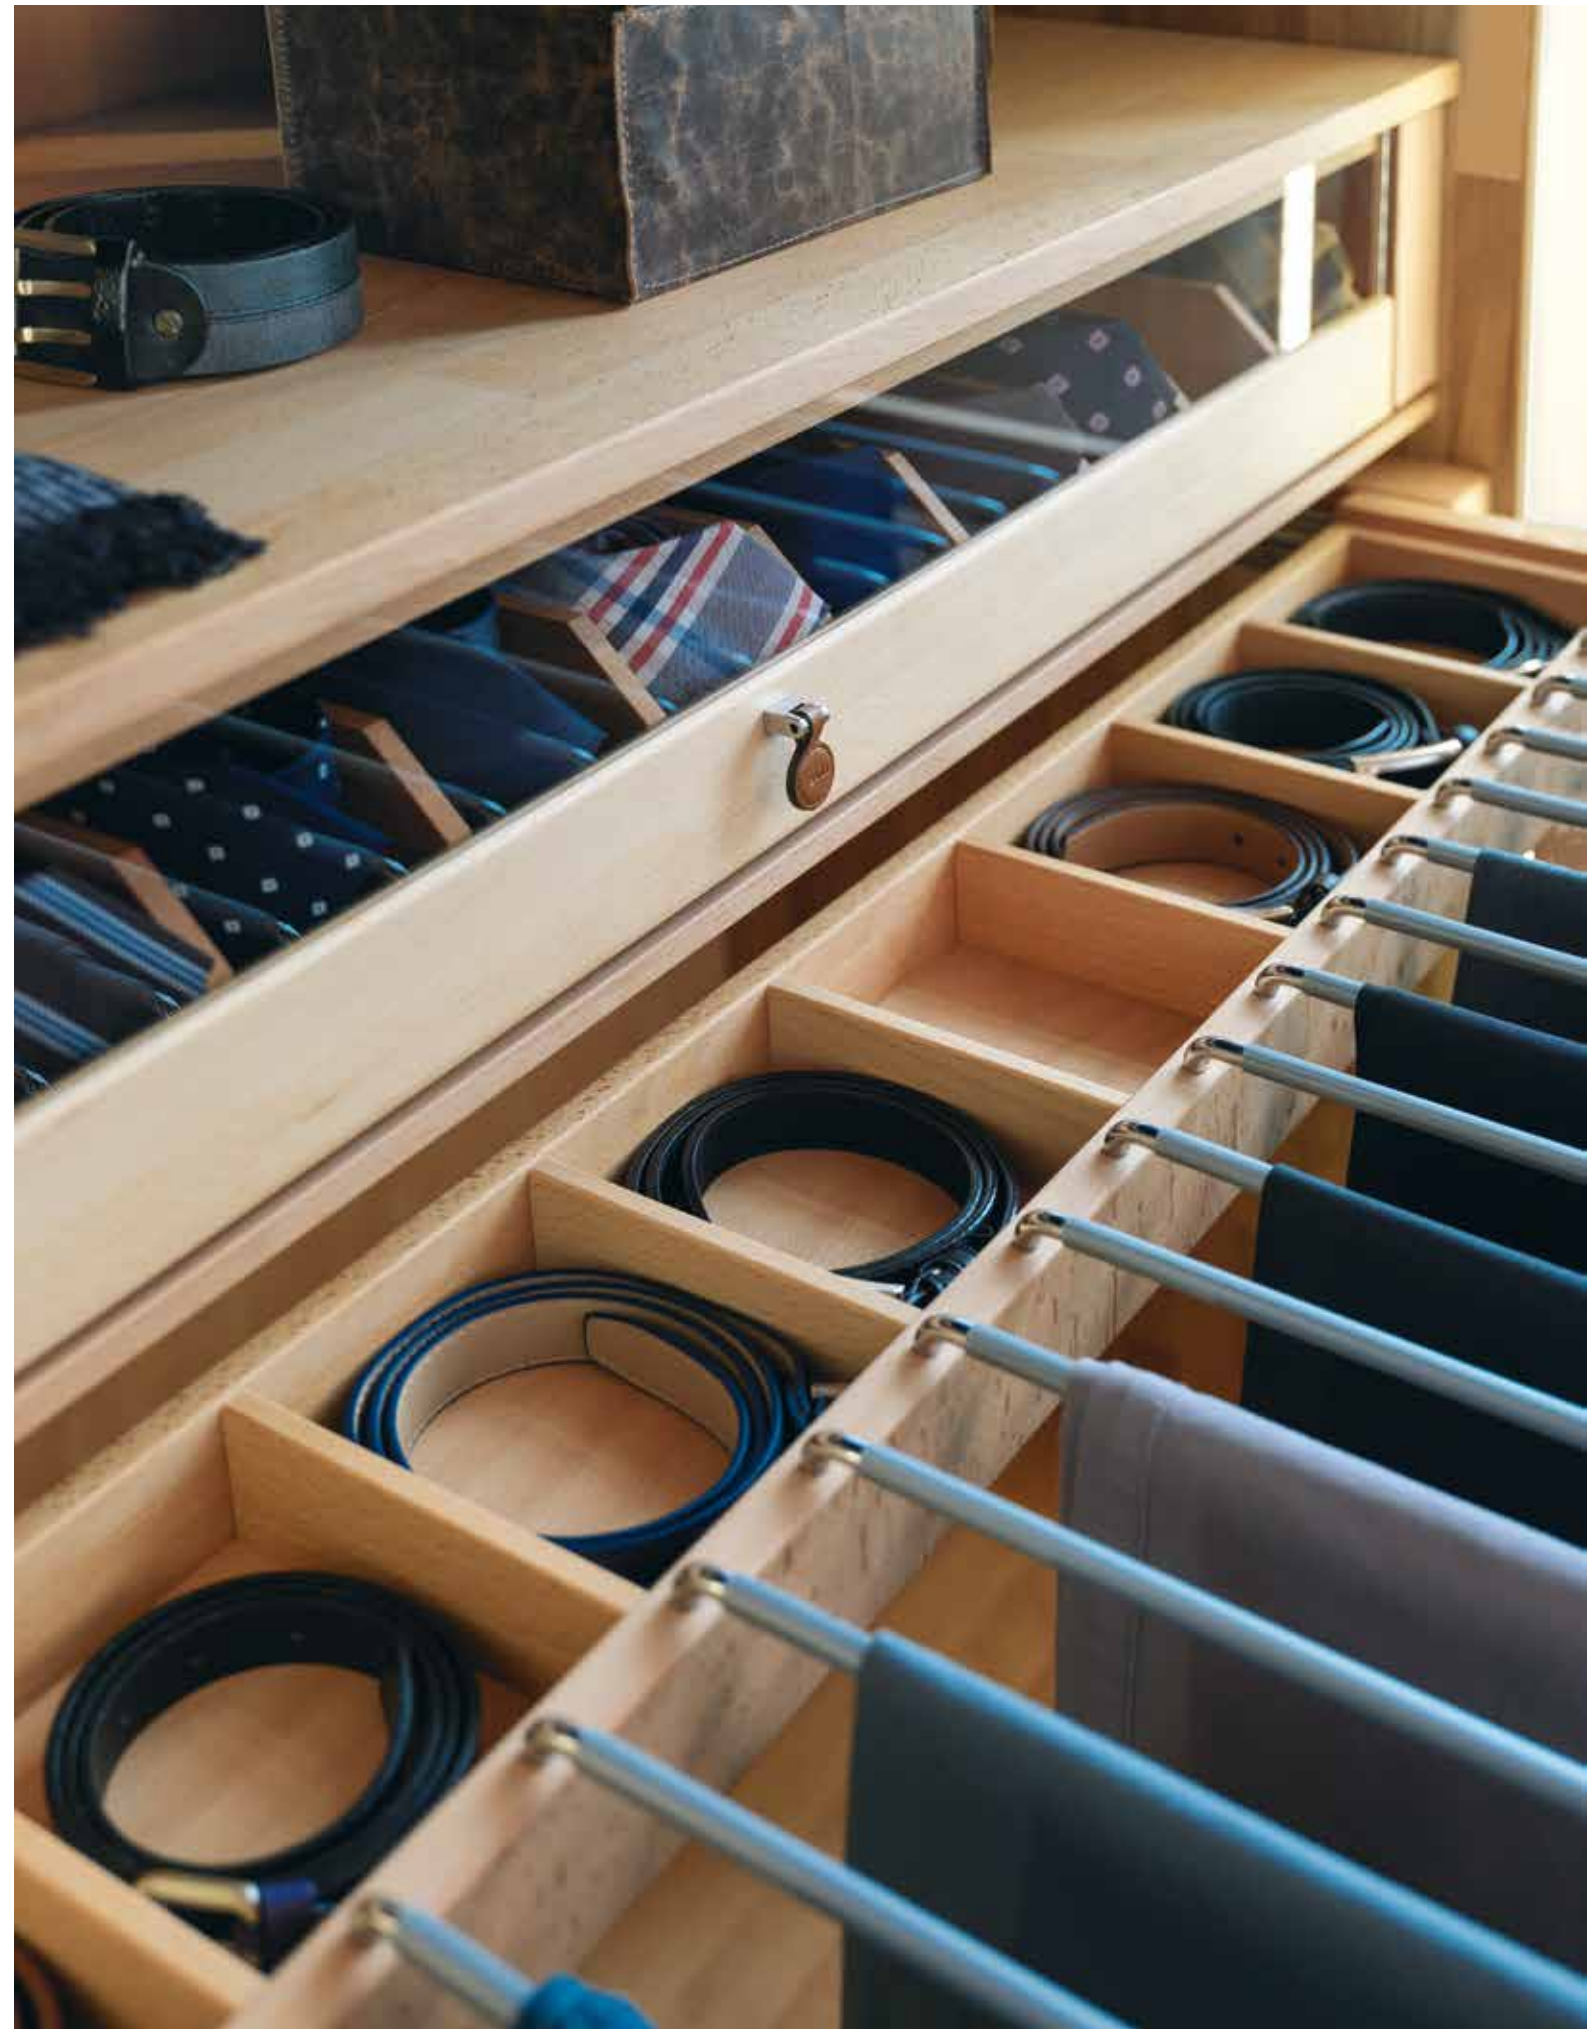

soft

The **soft** hinged door wardrobe is a spacious piece of craftsmanship. And the best thing about it – you can adapt it to your own preferences. Select your individual mix of coloured glass and solid wood and plan the interior just as you like. The optional mount with LED lighting perfectly illuminates your finished masterpiece.