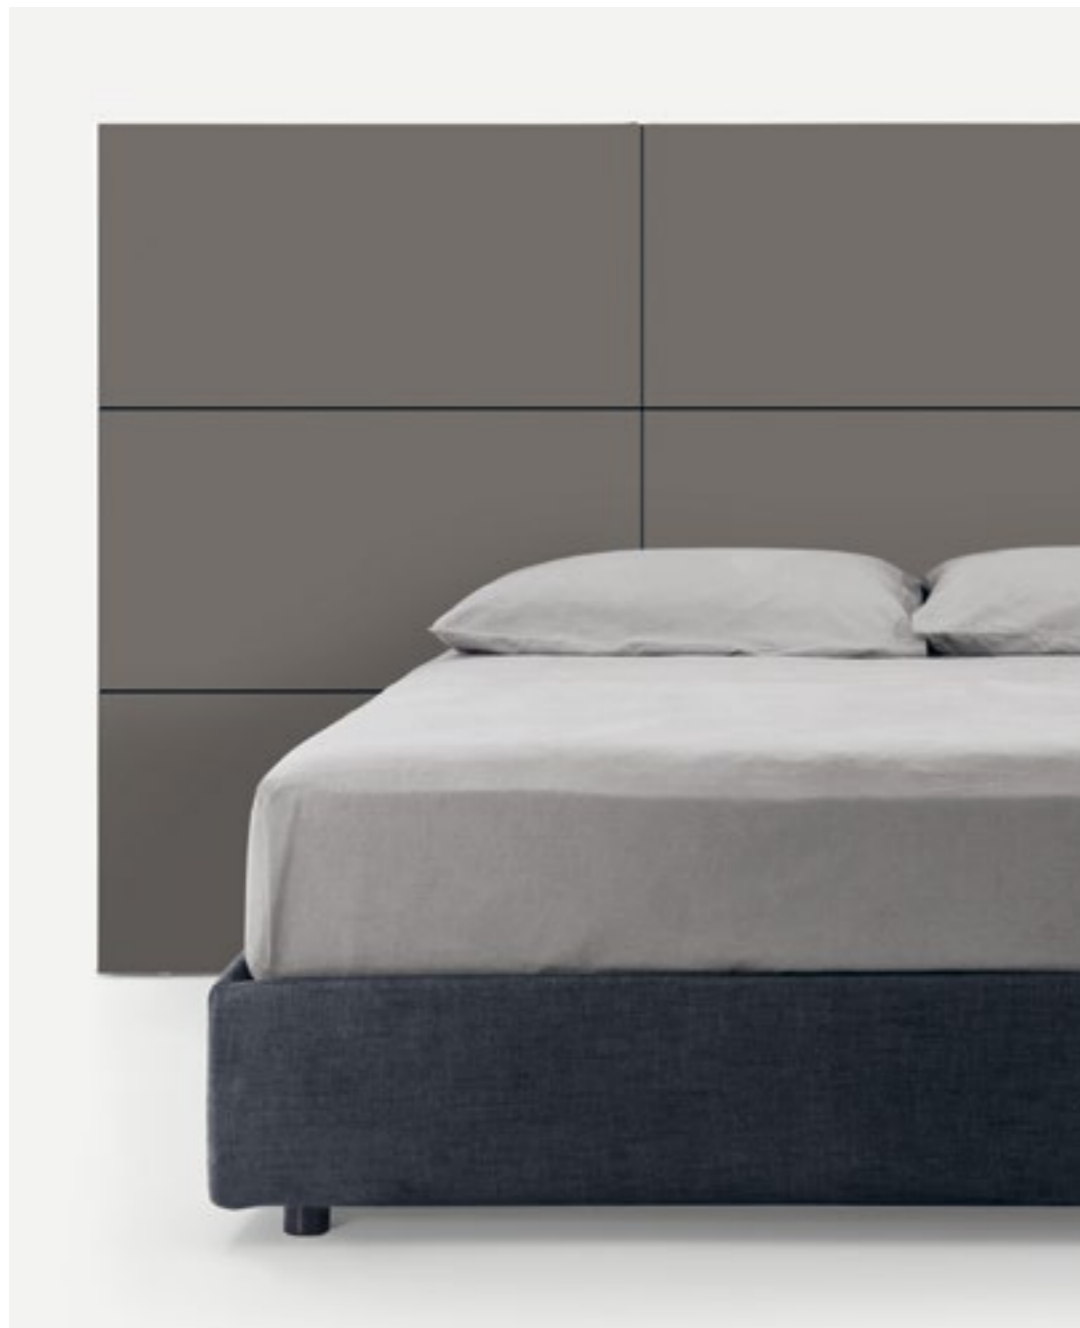

Boiserie Folding,^{EN} Hollow Wall Panels

Design
Pianca Studio

Photogallery on p. 208

Finiture^{EN} Finishes

Boiserie,^{EN} Wall Panels

Essenza,^{EN} Wood:
Borgogna, Canaletto,
Rovere Fumo, Rovere
Grigio, Rovere Laguna,
Rovere Naturale, Rovere
Tabacco

Laccato Opaco o Lucido,^{EN}
Matt or High Gloss
Lacquered, Soft Touch,
Alaska Laccato,
Lacquered

Pietra,^{EN} Slate:
Blackline, Multicolor