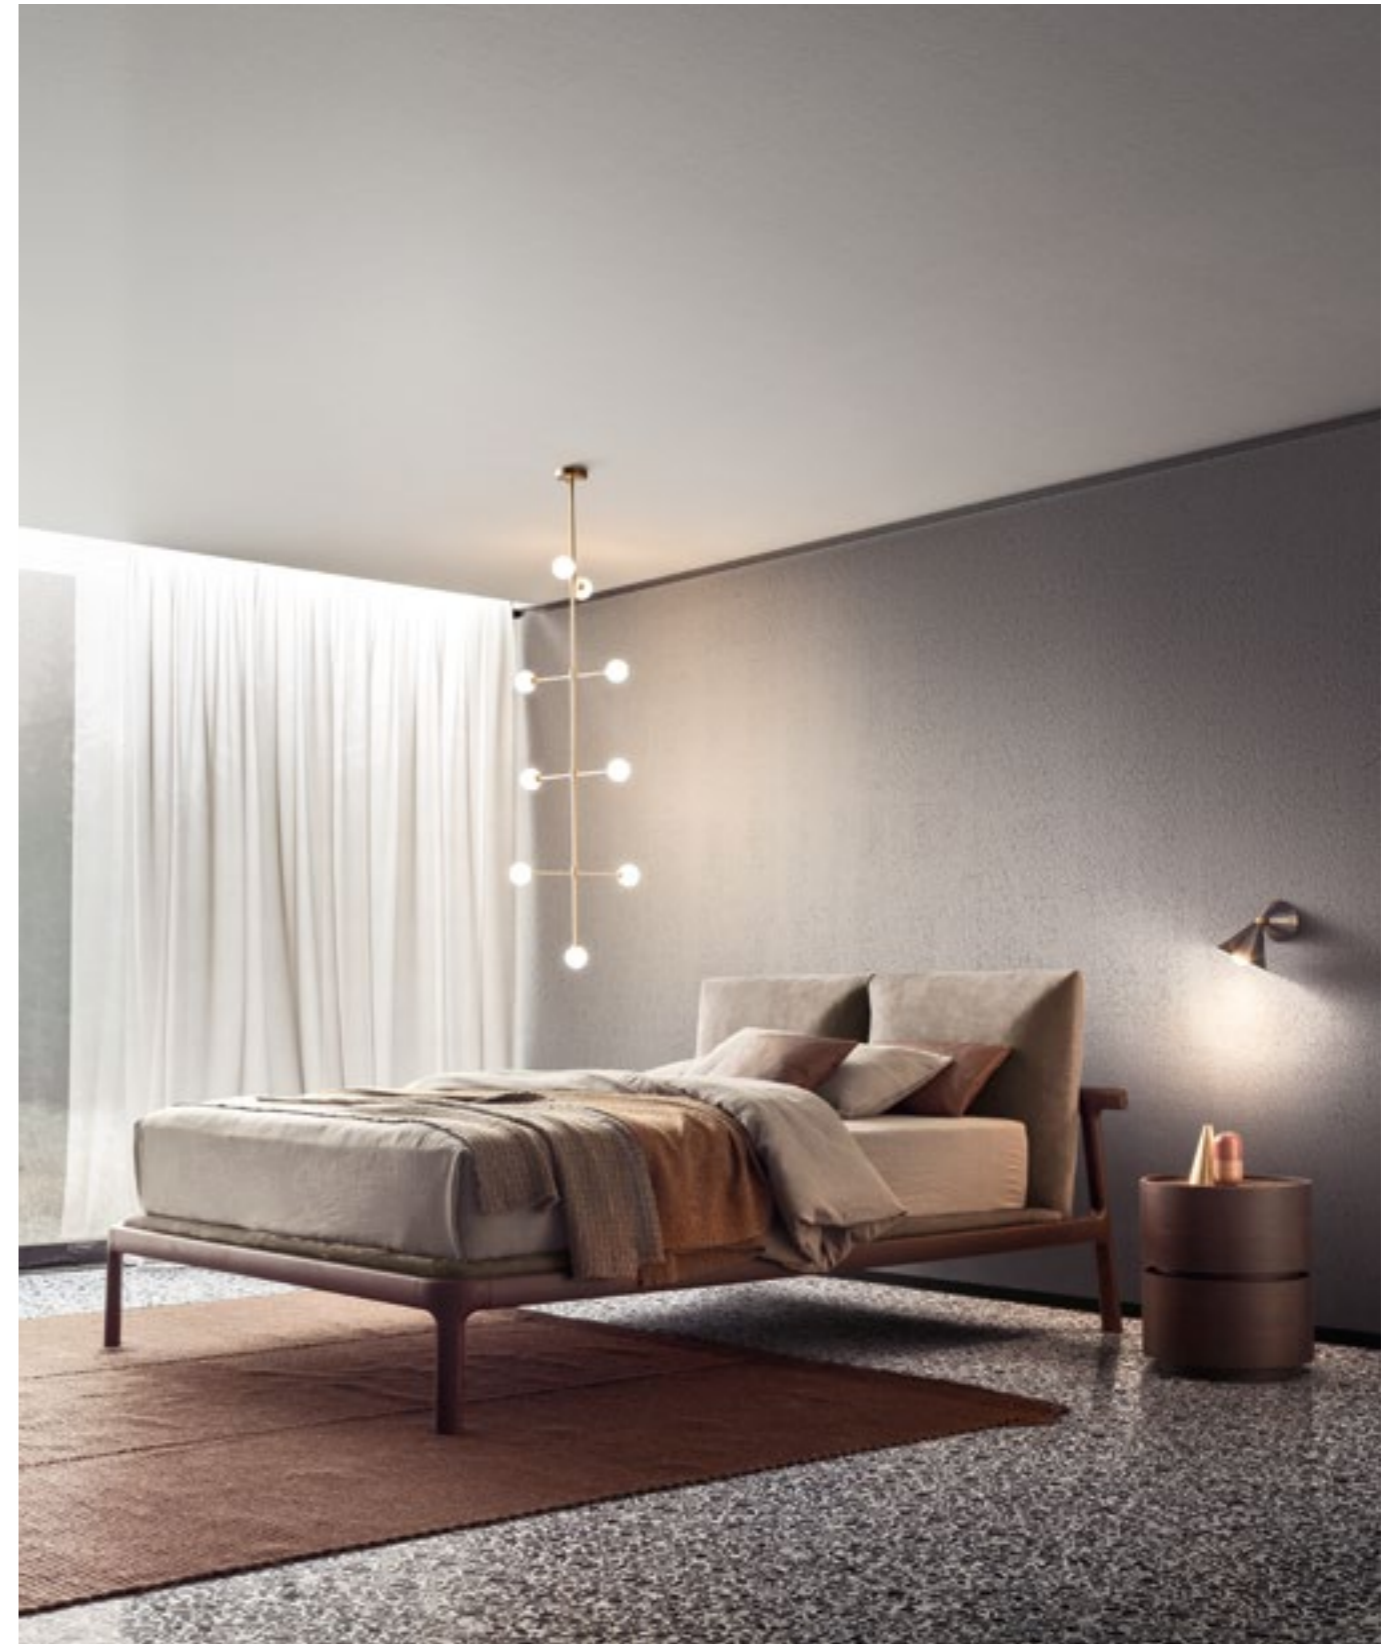

Norma modulo cassetti cuoio Siena con cuciture in tinta, apertura push pull, interno cassetto materico Oro, **Fushimi** letto.

Fushimi letto Borgogna e pelle Nabuk 41, Coordinato tessile Mirum in lino Sabbia e plaid Armonica Curry. **Dedalo** comodino con zoccolo Borgogna e top marmo Emperador opaco.

^{EN} **Fushimi** bed in Borogona and Nabuk 41 leather, Mirum Sabbia linen bedset and Armonica Curry blanket. **Dedalo** night table with Borgogna plinth and top in Emperador matt marble.