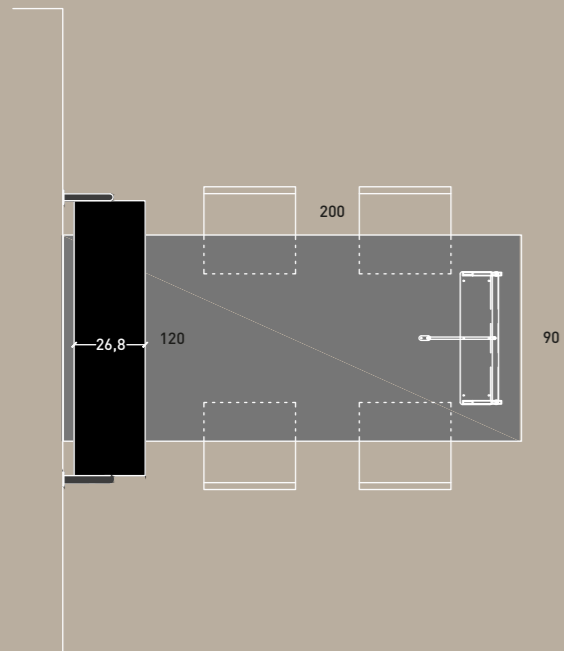

COMPOSIZIONE / COMPOSITION **#05**

PANNA
LACCATO OPACO

POMICE
LACCATO OPACO
COLOR TREND

CARTA ZUCCHERO
LACCATO OPACO
COLOR TREND

VERDE OLIVASTRO
LACCATO OPACO
COLOR TREND

144