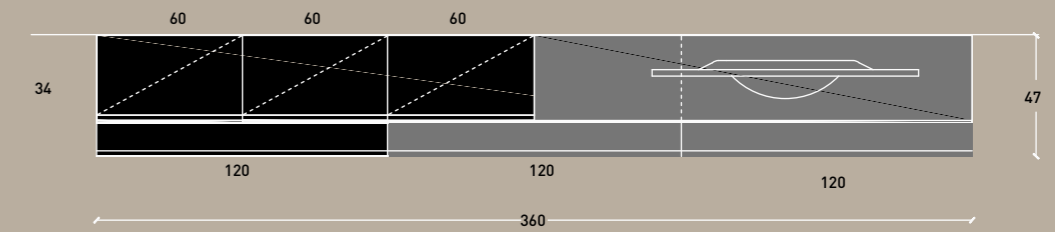

COMPOSIZIONE / COMPOSITION #01

COMPOSIZIONE / COMPOSITION #02

LIVING #02