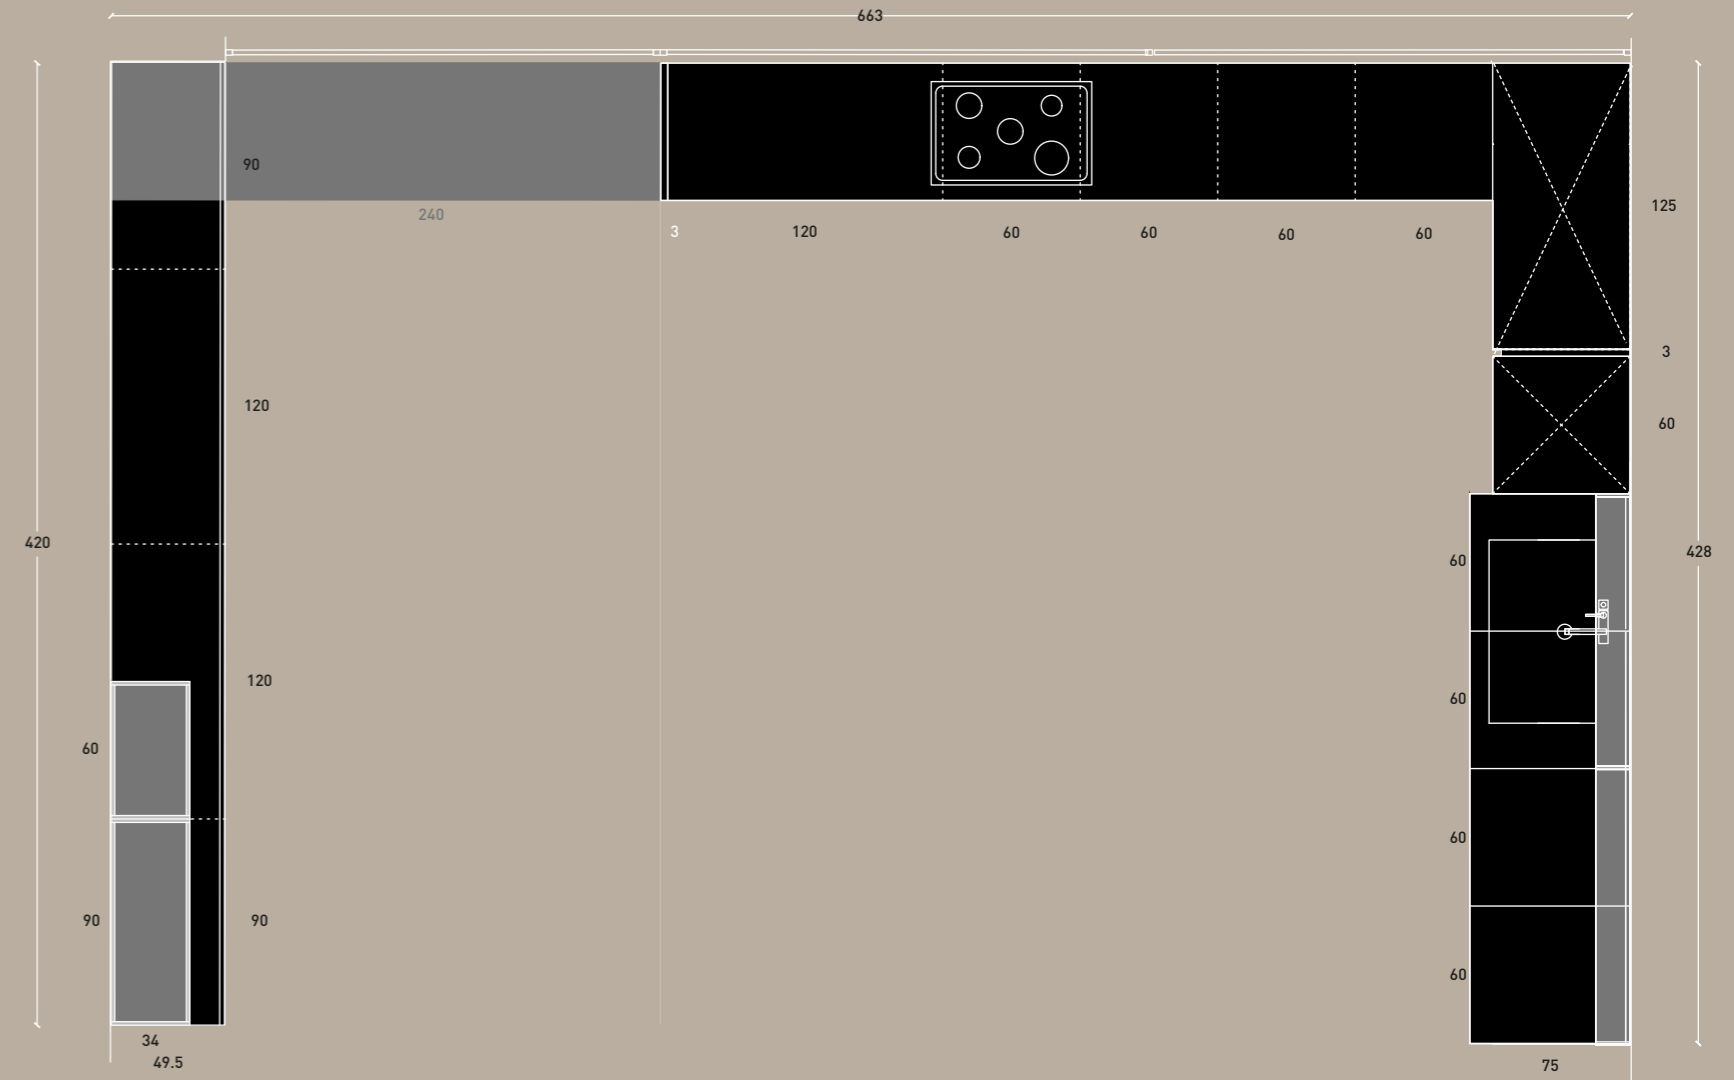

BIANCO ICE
LACCATO OPACO
COLOR TREND

product design
ROSSI & CO.
art direction and styling
ROSSI & CO.
graphic design
ROSSI & CO.
photography
STUDIO INDOOR
colour separation
Z13
printed by
GESCOM S.P.A.
printed in Italy - Aprile 2018