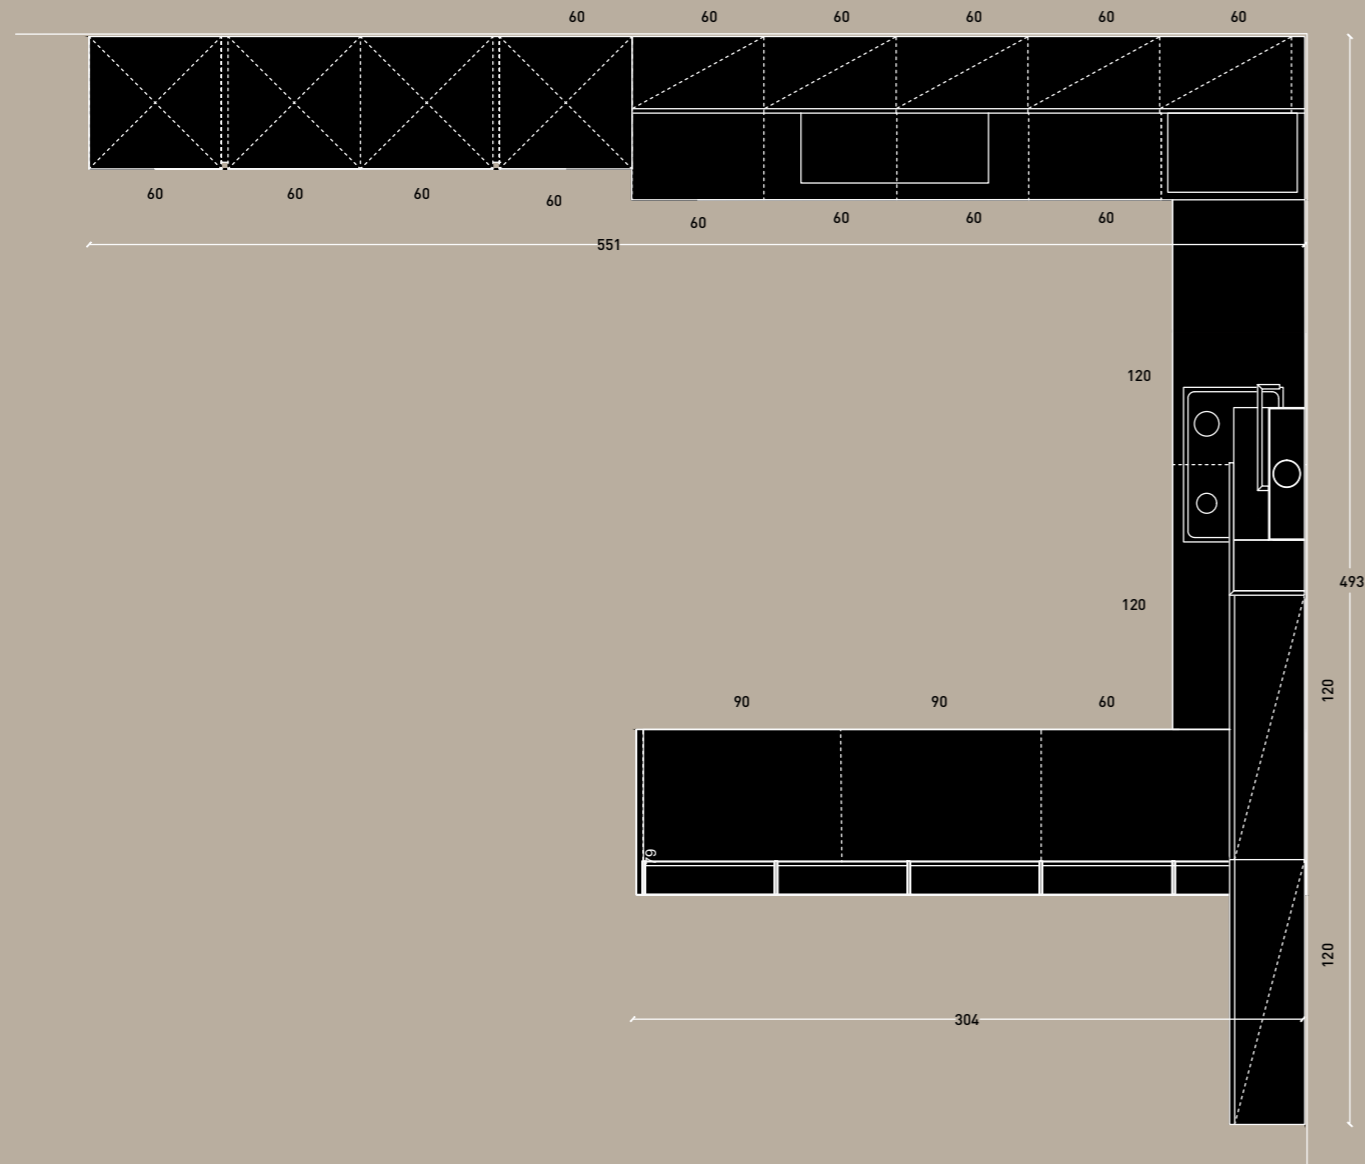

COMPOSIZIONE / COMPOSITION #01