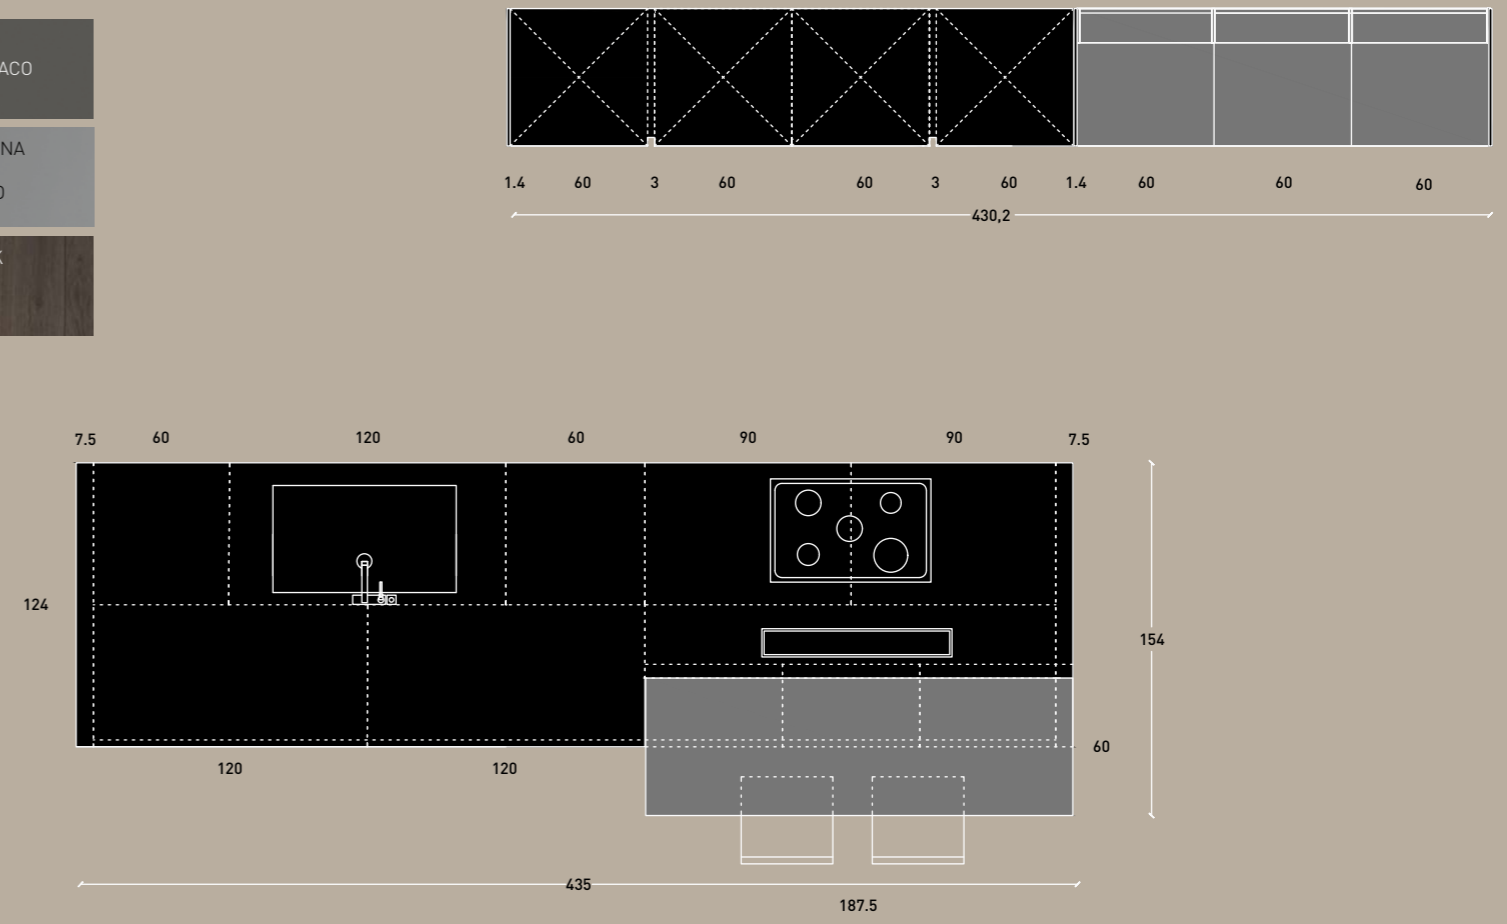

COMPOSIZIONE / COMPOSITION #02

LIVING #02